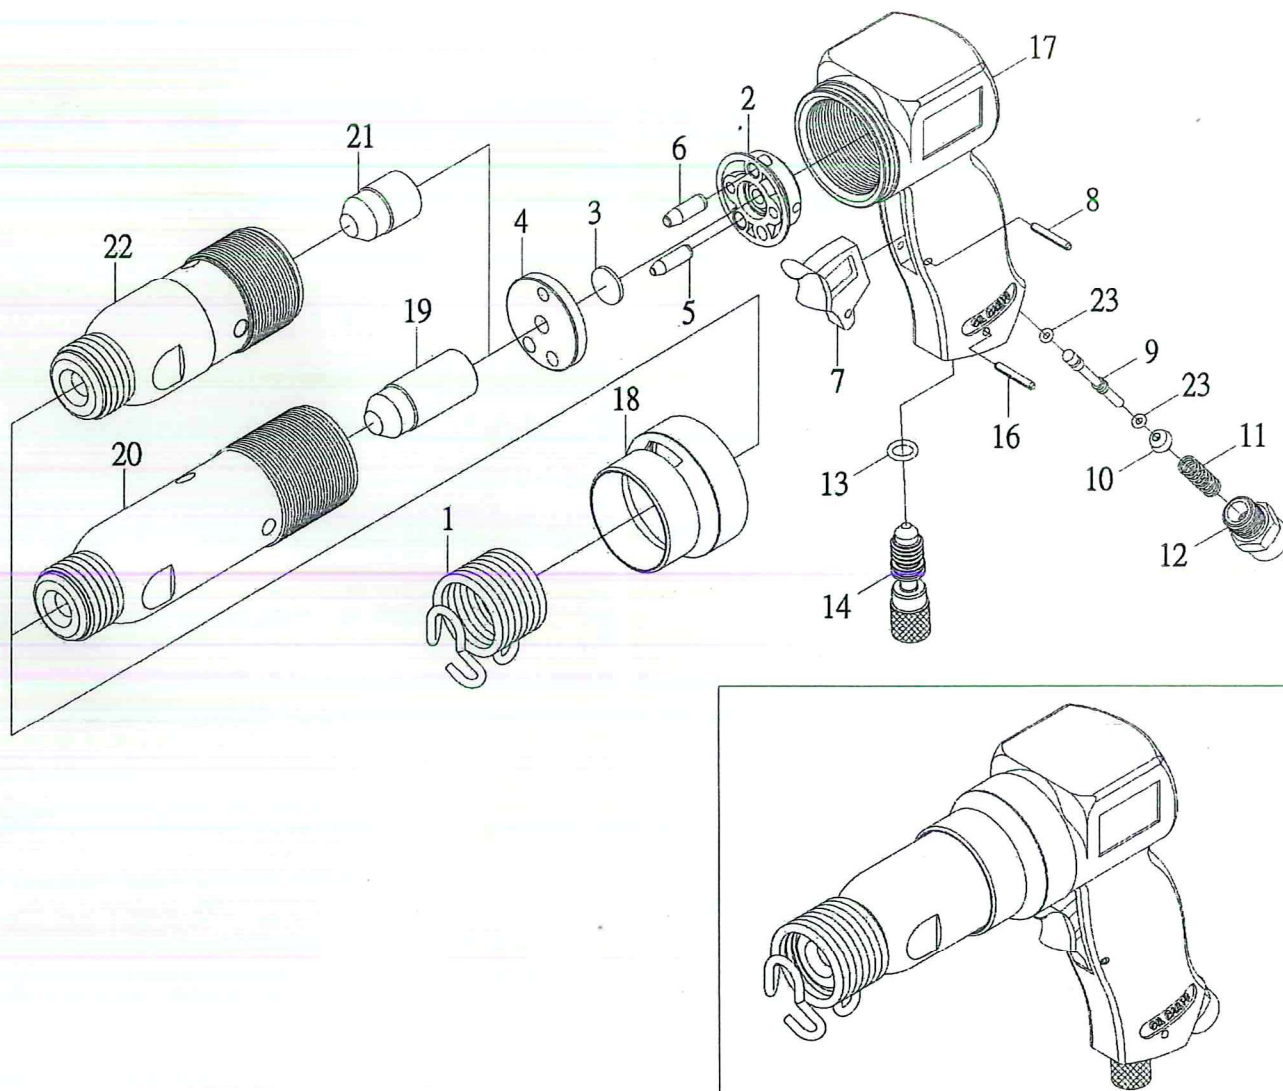

Hammer - Meisselhammer - hakhamer - Burineurs - Scalpelli ad Aria

ITEM NO.	REF. NO.	DESCRIPTION
1	BQ0001	RETAINER SPRING
2	BQ0002	UPPER VALVE ASSY
3	BQ0003	VALVE DISC
4	BQ0004	LOWER VALVE SEAT
5	BQ0005	DOWEL PIN(L)
6	BQ0006	DOWEL PIN(S)
7	BQ0007	TRIGGER
8	BQ0008	SPRING PIN(O3X20L)
9	BQ0009	VALVE STEM
10	BQ0010	VALVE BALL
11	BQ0011	SPRING THROTTLE

ITEM NO.	REF. NO.	DESCRIPTION
12	BQ0012	THROTTLE CAP
13	BQ0013	O-RING(d7.8 x w1.9)
14	BQ0014	REGULATOR
16	BQ0016	SPRING PIN(O3X20L)
17	BQ0017	HANDLE
18	BQ0018	EXHAUST SHIELD
19	BQ0019	PISTON-M
20	BQ0020	CYLINDER-M-HEX(10MM)
21	BQ0021	PISTON-S
22	BQ0022	CYLINDER-S-HEX(10MM)
23	BQ0023	O RING(d2.5 x w1.5)