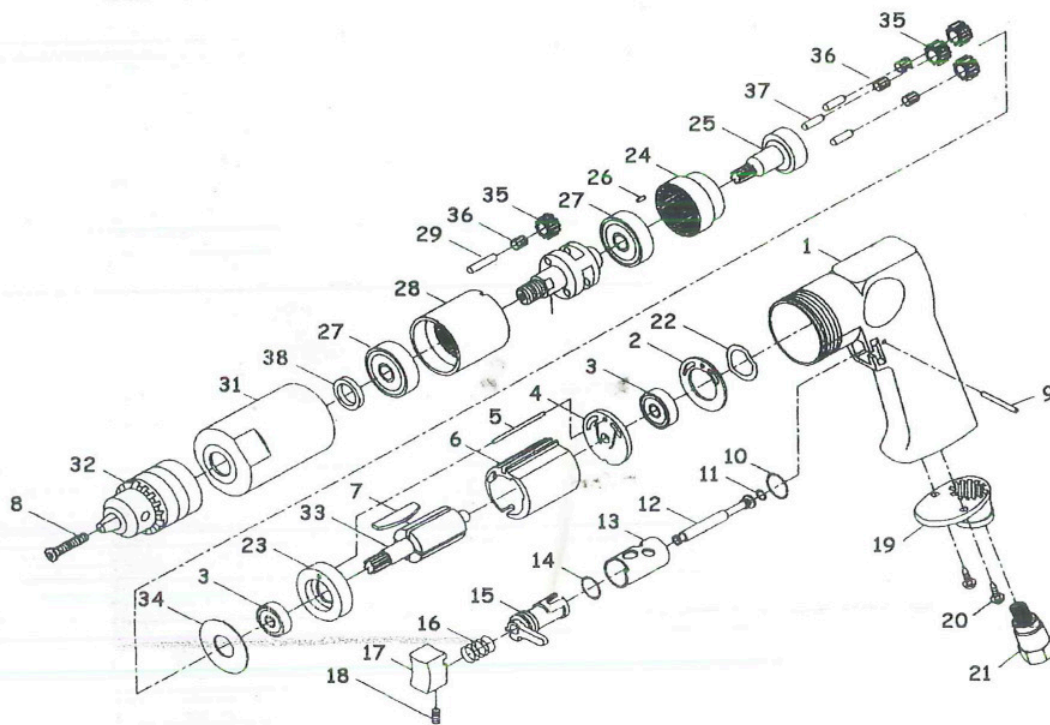

Drill reversible w. Keyless chuck - Bohrmachine l/r umsteuerbar m. Schnellspann-bohrfutter - Boormachine links/rechtsdraaiend Snelspanboorkop - Perceuse reversible autoserrant - 13 mm - 250 rpm

ITEM NO.	REF. NO.	DESCRIPTION
1	EI0001	MOTOR HOUSING
2	EI0002	GASKET
3	EI0003	BEARING (2)
4	EI0004	END PLATE
5	EI0005	PIN
6	EI0006	CYLINDER
7	EI0007	BLADE (5)
8	EI0008	SCREW
9	EI0009	PIN
10	EI0010	O-RING
11	EI0011	O-RING
12	EI0012	VALVE STEM
13	EI0013	REVERSE BUSHING
14	EI0014	O-RING
15	EI0015	REVERSE LEVER
16	EI0016	VALVE SPRING
17	EI0017	TRIGGER
18	EI0018	SCREW
19	EI0019	EXHAUST DEFFUSER

ITEM NO.	REF. NO.	DESCRIPTION
20	EI0020	SCREW (2)
21	EI0021	AIR INLET
22	EI0022	WAVE WASHER
23	EI0023	BEARING CASE
24	EI0024	ANNULAR GEAR
25	EI0025	GEAR COMPLETE
26	EI0026	φ 2x5L PIN
27	EI0027	BEARING (2)
28	EI0028	ANNULAR GEAR
29	EI0029	φ 4x18L PIN (3)
30	EI0030	GEAR COMPLETE
31	EI0031	GEAR HOUSING
32	EI0032	DRILL CHUCK
33	EI0033	ROTOR
34	EI0034	WASHER
35	EI0035	PLANET GEAR (6)
36	EI0036	NEEDLE BEARING (6)
37	EI0037	PIN (3)
38	EI0038	FLET