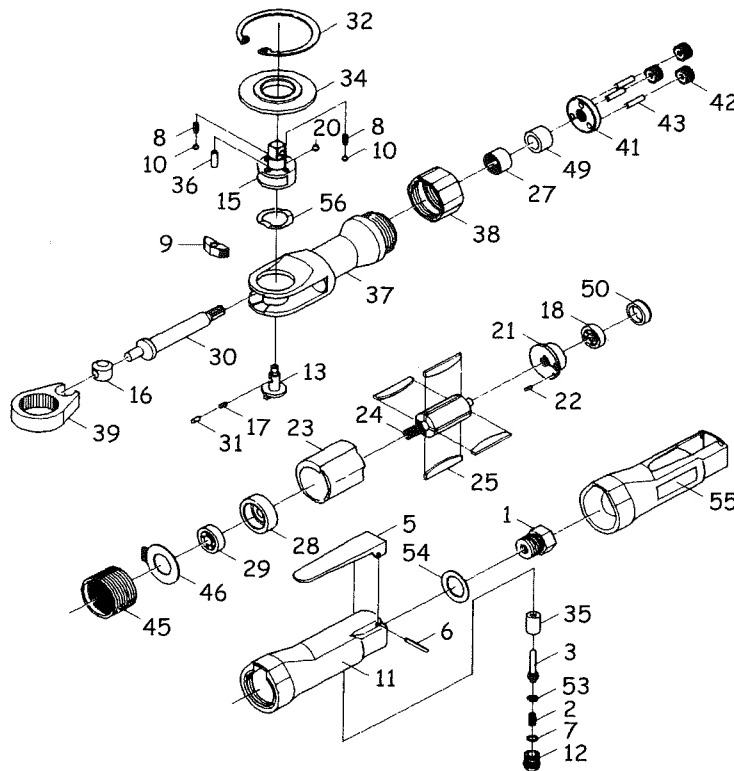

Ratchet - Ratschenschrauber - cles a Rochet - Ratelsleutels

ITEM NO.	REF. NO.	DESCRIPTION
1	AZ0001	AIR INLET BUSHING
2	AZ0002	THROTTLE SPRING
3	AZ0003	VALVE STEM
5	AZ0004	THROTTLE LEVER
6	AZ0005	SPRING PIN
7	AZ0006	O-RING
8	AZ0007	FRICTION SPRING (2)
9	AZ0008	PAWL
10	AZ0009	STEEL BALL (2)
11	AZ0010	MOTOR HOUSING
12	AZ0011	VALVE PLUG
13	AZ0012	REVERSE BUTTON
15	AZ0013	RATCHET ANVIL
16	AZ0014	DRIVE BUSHING
17	AZ0015	RATCHET SPRING
18	AZ0016	BALL BEARING
20	AZ0017	STEEL BALL
21	AZ0018	REAR END PLATE
22	AZ0019	SPRING PIN
23	AZ0020	CYLINDER
24	AZ0021	ROTOR
25	AZ0022	ROTOR BLADE (4)
27	AZ0023	NEEDLE BEARING
28	AZ0024	FRONT END PLATE
29	AZ0025	BALL BEARING
30	AZ0026	CRANK SHAFT

ITEM NO.	REF. NO.	DESCRIPTION
31	AZ0027	SPRING CAP
32	AZ0028	INTERNAL STOP RING
34	AZ0029	THRUST WASHER
35	AZ0030	THROTTLE VALVE
36	AZ0031	NEEDLE ROLLER
37	AZ0032	RATCHET HOUSING
38	AZ0033	CLAMP NUT
39	AZ0034	RATCHET YOKE
41	AZ0035	IDLER SPINDLE
42	AZ0036	IDLER GEAR (3)
43	AZ0037	NEEDLE ROLLER (3)
45	AZ0038	INTERNAL GEAR
46	AZ0039	EXHAUST COVER
49	AZ0040	BUSHING
50	AZ0041	BEARING CAP
53	AZ0042	O-RING
54	AZ0043	SPACER WASHER
55	AZ0044	GRIP
56	AZ0045	WASHER
K01	AZ0046	THROTTLE HANDLE KIT (1,11,35,54)
K02	AZ0047	VALVE KIT (2,3,7,12,53)
K03	AZ0048	IDLER GEAR KIT (41,42,43)
K04	AZ0049	RATCHET HOUSING KIT (27,37,49)
K05	AZ0050	RATCHET HEAD KIT (8,9,10,13,15,17,20,31,32,34,36,56)