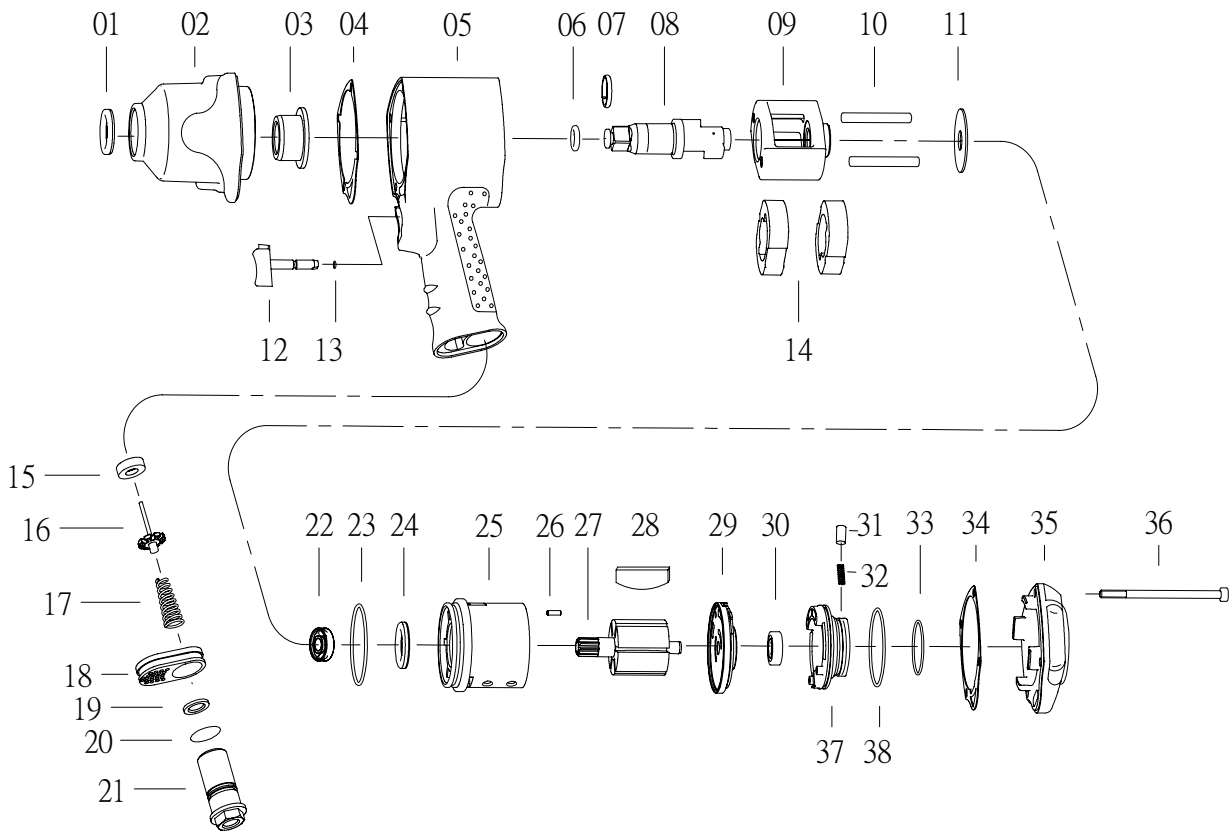

1/2" Impact wrench - Schlagschrauber - Boulonneuse - Schlagmoersleutel

ITEM NO.	REF. NO.	DESCRIPTION
1	BM0001	OIL SEAL
2	BM0002	HAMMER CASE
3	BM0003	BUSHING
4	BM0004	FRONT GASKET
5	BM0005	MOTOR HOUSING
6	BM0006	O-RING
7	BM0007	ANVIL COLLAR
8	BM0008	ANVIL
9	BM0009	HAMMER CAGE
10	BM0010	HAMMER PIN (2)
11	BM0011	WASHER
12	BM0012	TRIGGER
13	BM0013	O-RING
14	BM0014	HAMMER DOG (2)
15	BM0015	RETAINER
16	BM0016	VALVE STEM
17	BM0017	SPRING
18	BM0018	EXHAUST DEFLECTOR
19	BM0019	WASHER

ITEM NO.	REF. NO.	DESCRIPTION
20	BM0020	O-RING
21	BM0021	HOSE ADAPTOR
22	BM0022	BALL BEARING
23	BM0023	O-RING
24	BM0024	OIL SEAL
25	BM0025	CYLINDER
26	BM0026	SPRING PIN
27	BM0027	ROTOR
28	BM0028	ROTOR BLADE (6)
29	BM0029	REAR PLATE
30	BM0030	BALL BEARING
31	BM0031	PIN
32	BM0032	SPRING PIN
33	BM0033	O-RING
34	BM0034	REAR GASKET
35	BM0035	REAR COVER
36	BM0036	SCREW (4)
37	BM0037	REVERSE LEVER
38	BM0038	O-RING