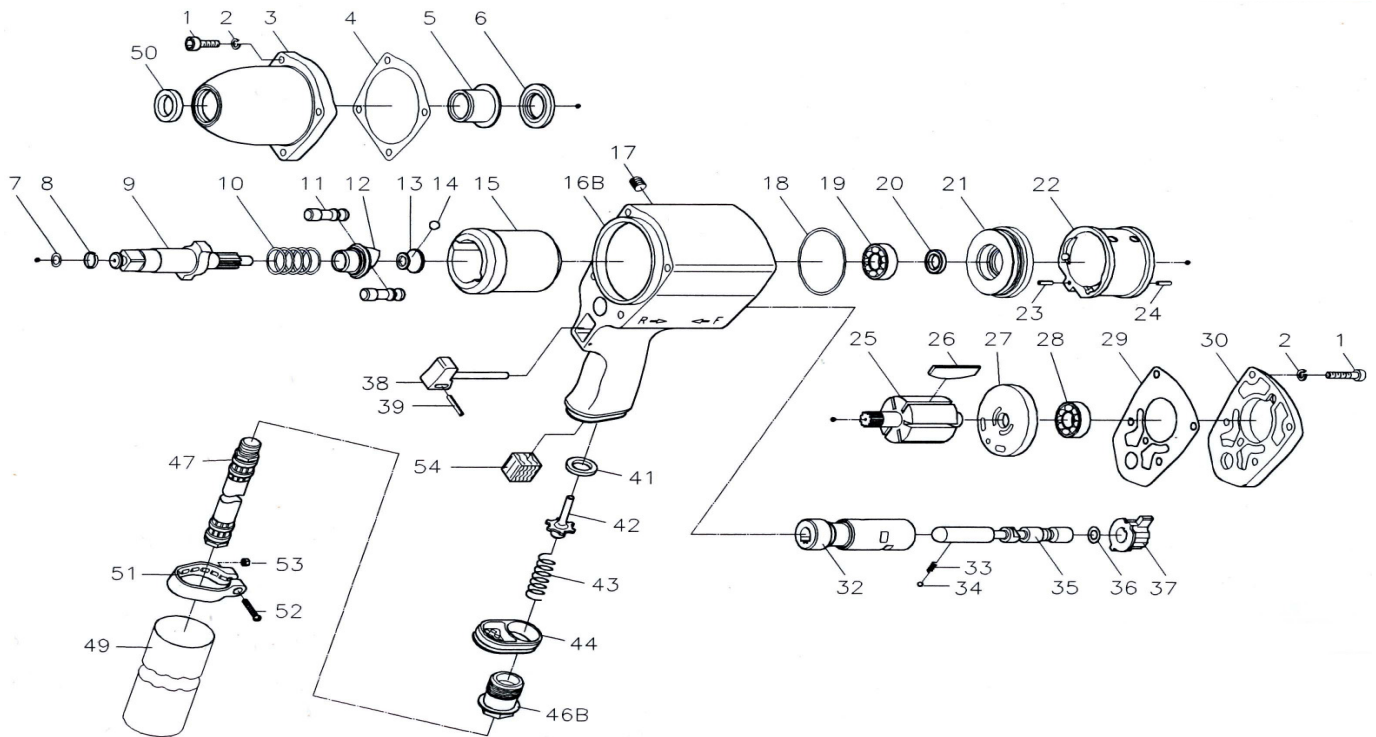

1/2" Impact wrench - Schlagschrauber - Boulonneuse - Slagmoersleutel

ITEM NO.	REF. NO.	DESCRIPTION
1	AV0001	CAP SCREW (8)
2	AV0002	SPRING WASHER (8)
3	AV0003	HAMMER CASE
4	AV0004	FRONT GASKET
5	AV0005	ANVIL BUSHING
6	AV0006	SPACER
7	AV0007	O-RING
8	AV0008	ANVIL COLLAR
9	AV0009	ANVIL
10	AV0010	SPRING
11	AV0011	HAMMER PIN (2)
12	AV0012	CAM
13	AV0013	CAM FOUNDATION
14	AV0014	STEEL BALL
15	AV0015	HAMMER CAGE
16B	AV0016	MOTOR HOUSING
17	AV0017	SET SCREW
18	AV0018	O-RING
19	AV0019	BALL BEARING
20	AV0020	OIL SEAL
21	AV0021	FRONT END PLATE
22	AV0022	CYLINDER
23	AV0023	SPRING PIN
24	AV0024	SPRING PIN
25	AV0025	ROTOR

ITEM NO.	REF. NO.	DESCRIPTION
26	AV0026	ROTOR BLADE (6)
27	AV0027	REAR END PLATE
28	AV0028	BALL BEARING
29	AV0029	REAR GASKET
30	AV0030	REAR COVER
31	AV0031	VALVE SLEEVE
32	AV0032	SPRING
33	AV0033	STEEL BALL
35	AV0035	REVERSE VALVE
36	AV0036	O-RING
37	AV0037	REGULATOR KNOB
38	AV0038	TRIGGER
39	AV0039	SPRING PIN
41	AV0041	BUSHING
42	AV0042	VALVE STEM
43	AV0043	SPRING
44	AV0044	EXHAUST DEFLECTOR
46B	AV0046B	AIR INLET
47	AV0047	LEAD HOSE
49	AV0049	HOSE
50	AV0050	OIL SEAL
51	AV0051	HOSE CLAMPER
52	AV0052	ROUND HEAD SCREW
53	AV0053	NUT
54	AV0054	MUFFLER