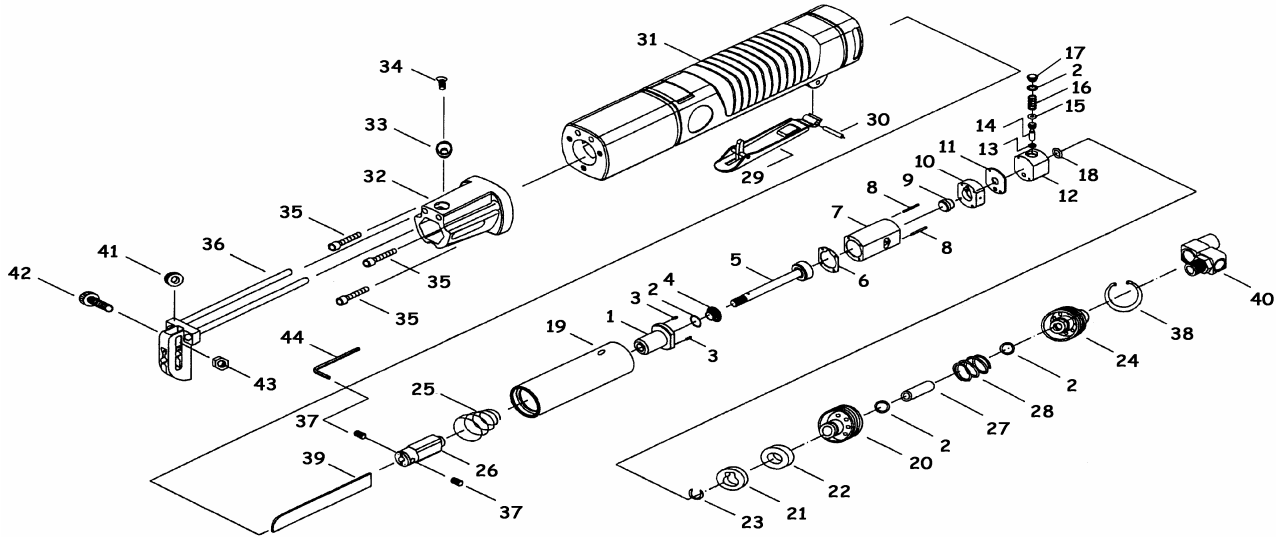

Kraftstichsäge - Carbody Saw - Carrosseriezaag

ITEM NO.	REF. NO.	DESCRIPTION
1	DE0001	CYLINDER HEAD ASS'Y
2	DE0002	O-RING (4)
3	DE0003	FRONT DOWEL PIN (2)
4	DE0004	BUMPER
5	DE0005	PISTON ASS'Y
6	DE0006	GASKET
7	DE0007	CYLINDER
8	DE0008	REAR DOWEL PIN (2)
9	DE0009	AUTOMATIC VALVE
10	DE0010	VALVE CHEST
11	DE0011	VALVE SEAT
12	DE0012	VALVE CASE
13	DE0013	O-RING
14	DE0014	VALVE STEM
15	DE0015	O-RING
16	DE0016	SPRING
17	DE0017	VALVE CAP
18	DE0018	RUBBER WASHER
19	DE0019	MAIN LINER
20	DE0020	ADAPTOR
21	DE0021	MUFFLER CAP
22	DE0022	MUFFLER

ITEM NO.	REF. NO.	DESCRIPTION
23	DE0023	RETAINING RING
24	DE0024	AIR INLET
25	DE0025	SHOCK ABSORBENT SPRING
26	DE0026	BLADE HOLDER ASS'Y
27	DE0027	CONNECTING HOSE
28	DE0028	SPRING
29	DE0029	SAFETY LEVER ASS'Y
30	DE0030	SPRING PIN
31	DE0031	BODY
32	DE0032	FRONT HEAD
33	DE0033	SPACER
34	DE0034	SCREW
35	DE0035	SCREW (3)
36	DE0036	SAW BLADE GUIDE
37	DE0037	SET SCREW (2)
38	DE0038	RETAINING RING
39	DE0039	14T & 18T SAW BLADE
40	DE0040	UNIVERSAL SWIVEL AIR INLET JOINT (OPT.)
41	DE0041	GUIDE WHEEL
42	DE0042	SCREW
43	DE0043	NUT
44	DE0044	3mm HEX WRENCH