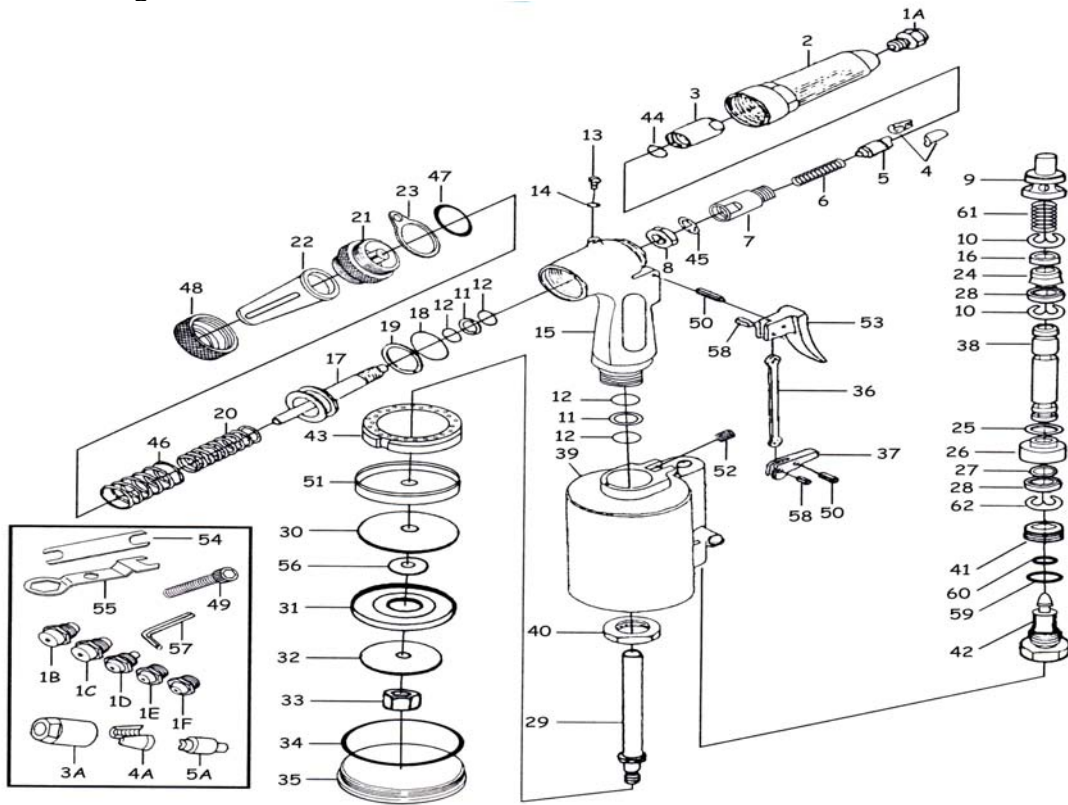

Riveter - Blindnietgerät

ITEM NO.	REF. NO.	DESCRIPTION
1A	AL0001	NOSE PIECE 6.4m/m (1/4")
1B	AL0002	NOSE PIECE 5.5m/m (7/32")
1C	AL0003	NOSE PIECE 4.8m/m (3/16")
1D	AL0004	NOSE PIECE 4.0m/m (5/32")
1E	AL0005	NOSE PIECE 3.2m/m (1/8")
1F	AL0006	NOSE PIECE 2.4m/m (3/32")
2	AL0007	NOSE HOUSING 93L
3	AL0008	JAW CASE (3/16" ~ 1/4")
3A	AL0009	JAW CASE (3/32" ~ 5/32")
4	AL0010	JAWS (6 X 12) (3/16" ~ 1/4")
4A	AL0011	JAWS (5 X 10) (3/32" ~ 5/32")
5	AL0012	JAW PUSHER (3/16" ~ 1/4")
5A	AL0013	JAW PUSHER (3/32" ~ 5/32")
6	AL0014	JAW CASE SPRING
7	AL0015	JAW CASE BACK PART
8	AL0016	JAW CASE LOCK NUT
9	AL0017	VALVE PUSHER
10	AL0018	"E" RING E6 (2)
11	AL0019	BACK UP RING (2)
12	AL0020	O-RING (4)
13	AL0021	AIR BLOW PLUG M8 X 8
14	AL0022	PACKING
15	AL0023	FRAME
16	AL0024	COLLAR FOR VALVE TUBE
17	AL0025	OIL PISTON
18	AL0026	O-RING P24
19	AL0027	BACK UP RING P24
20	AL0028	RETURN SPRING (INNER)
21	AL0029	FRAME CAP
22	AL0030	SAFETY CAP
23	AL0031	HANGER CLIP
24	AL0032	AIR VALVE SEAL
25	AL0033	O-RING P10A
26	AL0034	VALVE SEAT
27	AL0035	O-RING 4.4 X 2.62
28	AL0036	RING SEAL WASHER (2)
29	AL0037	AIR PISTON ROD

ITEM NO.	REF. NO.	DESCRIPTION
30	AL0038	AIR PISTON BOARD 8 X 75
31	AL0039	CUP PACKING
32	AL0040	PACKING WASHER 8 X 65
33	AL0041	ROCK NUT M8 X 11L
34	AL0042	O-RING G80
35	AL0043	CYLINDER CAP
36	AL0044	TRIGGER ROD
37	AL0045	TRIGGER LEVER
38	AL0046	VALVE TUBE
39	AL0047	AIR CYLINDER
40	AL0048	FRAME LOCK NUT
41	AL0049	NIPPLE SCREW
42	AL0050	END PLUG
43	AL0051	RUBBER CUSHION
44	AL0052	JAW CASE O-RING S12
45	AL0053	WASHER RING
46	AL0054	RETURN SPRING (OUTER)
47	AL0055	FRAME CAP O-RING S26
48	AL0056	CAP NUT
49	AL0057	BOLT PLUG 3/8" - 24UNF X 3
50	AL0058	PIN 3 X 20 (2)
51	AL0059	RUBBER CUSHION SEAT
52	AL0060	LOCK SCREW M6 X 5L
53	AL0061	TRIGGER (LONG)
54	AL0062	SPANNER 17 AND 19
55	AL0063	SPANNER
56	AL0064	PISTON WASHER SEAT
57	AL0065	HEX WRENCH M5 AND M8 (
58	AL0066	TRIGGER PIN 3 X 8
59	AL0067	O-RING P12
60	AL0068	SEAL
61	AL0069	PUSHER SPRING
62	AL0070	E-RING E6
63~67		OPTIONAL ACCESSORIES
68		AIR HOSE JOINT 5/18"
69		AIR HOSE JOWT NUT 1/4"