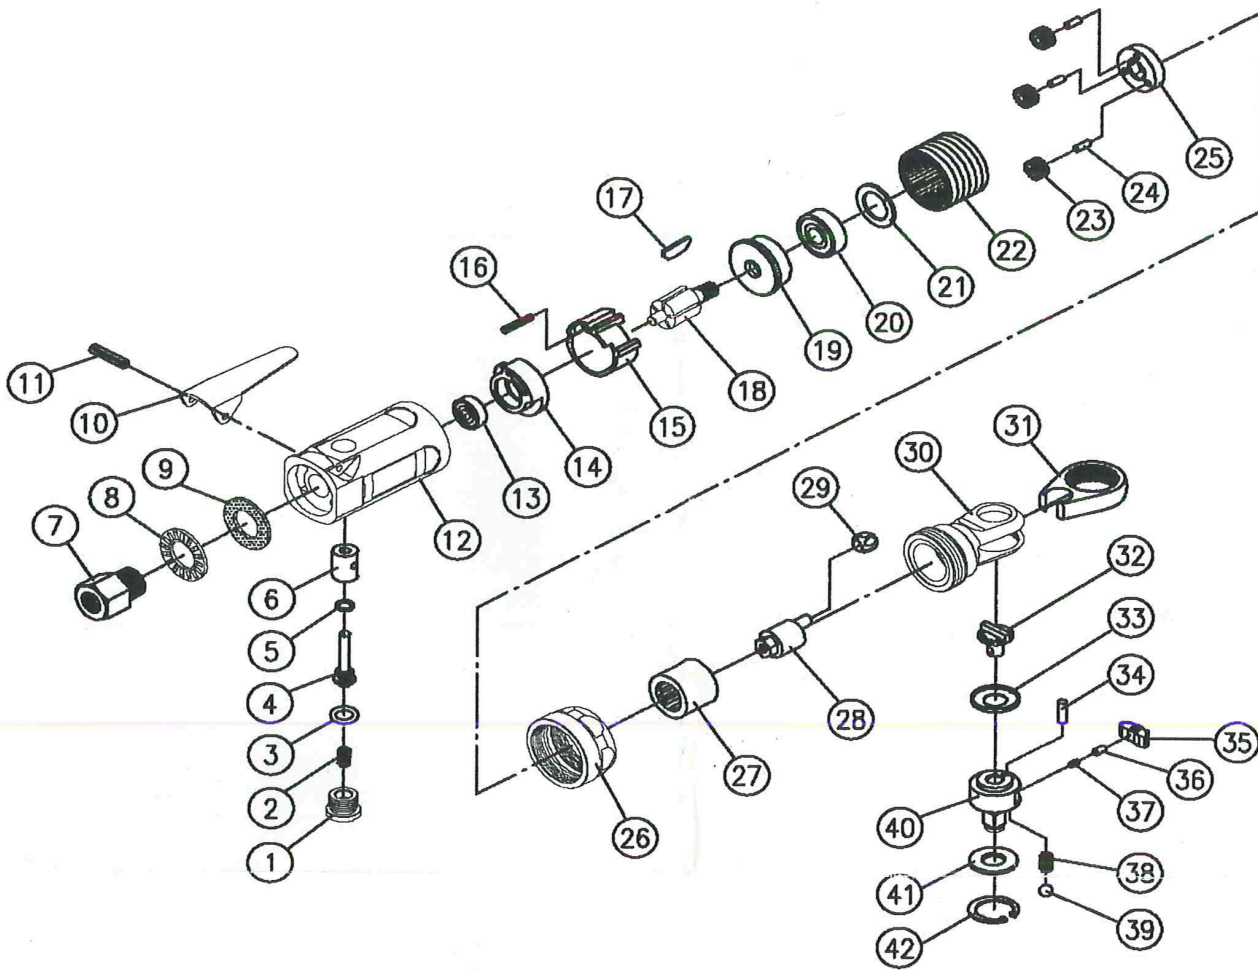

3/8" 2 IN 1 RATCHET WRENCH

ITEM NO.	REF. NO.	DESCRIPTION
1	DP0001	Plug
2	DP0002	Spring
3	DP0003	O-Ring
4	DP0004	Valve Stem
5	DP0005	O-Ring
6	DP0006	Valve Bushing
7	DP0007	Air Inlet Bushing
8	DP0008	Exhaust Deflector
9	DP0009	Muffler
10	DP0010	Throttle Lever
11	DP0011	Lever Pin
12	DP0012	Motor Housing
13	DP0013	Ball Bearing 696ZZ
14	DP0014	Rear End Plate
15	DP0015	Cylinder
16	DP0016	Pin
17	DP0017	Rotor Blade (5)
18	DP0018	Rotor
19	DP0019	Front End Plate
20	DP0020	Ball Bearing 608ZZ
21	DP0021	Washer

ITEM NO.	REF. NO.	DESCRIPTION
22	DP0022	Ring Gear
23	DP0023	Gear (3)
24	DP0024	Gear Pin (3)
25	DP0025	Gear Plate
26	DP0026	Lock Nut
27	DP0027	Needle Bearing HK1312
28	DP0028	Crank Shaft
29	DP0029	Drive Bushing (2)
30	DP0030	Ratchet Housing
31	DP0031	Ratchet Yoke
32	DP0032	Reverse Button
33	DP0033	Washer
34	DP0034	Post
35	DP0035	Ratchet Pawl
36	DP0036	Spring Cap
37	DP0037	Spring
38	DP0038	Spring (2)
39	DP0039	Steel Ball (2)
40	DP0040	Ratchet Anvil
41	DP0041	Washer
42	DP0042	Retaining Ring