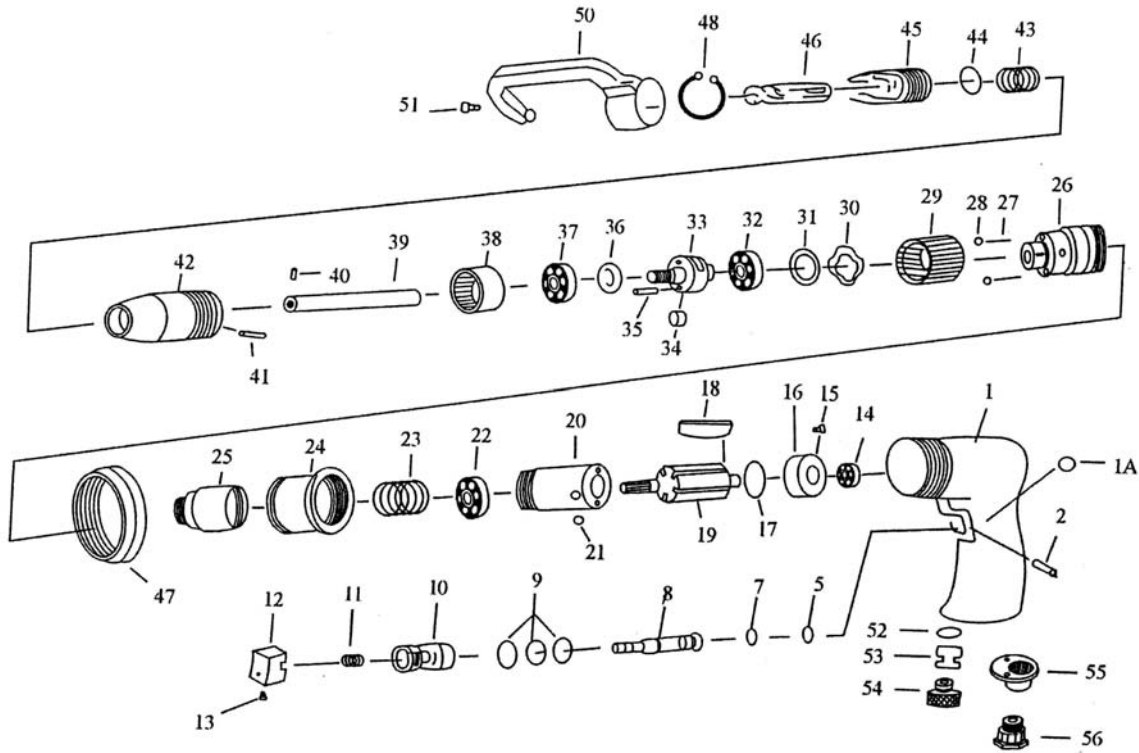

Spot Drill

ITEM NO.	REF. NO.	DESCRIPTION	
1	BJ0001	HOUSING	
1A	BJ0002	BALL (6.35mm)	
2	BJ0003	PIN	
5	BJ0004	O-RING	
7	BJ0005	O-RING	
8	BJ0006	VALVE STEM	
9	BJ0007	O-RING (3)	
10	BJ0008	VALVE BUSHING	
11	BJ0009	SPRING	
12	BJ0010	TRIGGER	
13	BJ0011	SET SCREW	
14	BJ0012	BALL BEARING	
15	BJ0013	SET SCREW	
16	BJ0014	REAR END PLATE	
17	BJ0015	O-RING	
18	BJ0016	ROTOR BLADE (5)	
19	BJ0017	ROTOR	
20	BJ0018	CYLINDER	
21	BJ0019	BALL	
22	BJ0020	BALL BEARING	
23	BJ0021	SPRING	
24	BJ0022	CLAMP NUT	
25	BJ0023	GEAR CASE	
26	BJ0024	GEAR HOUSING	
27	BJ0025	SPRING (2)	
28	BJ0026	BALL (2)	
29	BJ0027	NUT	
30	BJ0028	WAVE WASHER (2)	
31	BJ0029	RETAINING RING	

ITEM NO.	REF. NO.	DESCRIPTION	
32	BJ0030	BALL BEARING	
33	BJ0031	GEAR CAGE	
34	BJ0032	GEAR (2)	
35	BJ0033	PIN (2)	
36	BJ0034	WASHER	
37	BJ0035	BALL BEARING	
38	BJ0036	INTERNAL GEAR	
39	BJ0037	BIT HOLDER	
40	BJ0038	SET SCREW	
41	BJ0039	SET SCREW	
42	BJ0040	ADJATTA CHMENT	
43	BJ0041	SPRING	
44	BJ0042	RETAINER	
45	BJ0043	SUPPORTER	
46	BJ0044	DRILL BIT (8mm)	
46A	BJ0045	DRILL BIT (6.5mm)	
46B	BJ0046	DRILL BIT (10mm)	
47	BJ0047	LOCK NUT	
48	BJ0048	RETAINING RING	
50	BJ0049	ARM	
51	BJ0050	SCREW	
52	BJ0051	O-RING	
53	BJ0052	MUFFLER NUT	
54	BJ0053	MUFFLER	
55	BJ0054	MUFFLER RETAINER	
56	BJ0055	THROTTLE VALVE PLUG	
57	BJ0056	SERICE WRENCH	
58	BJ0057	O-RING (2)	