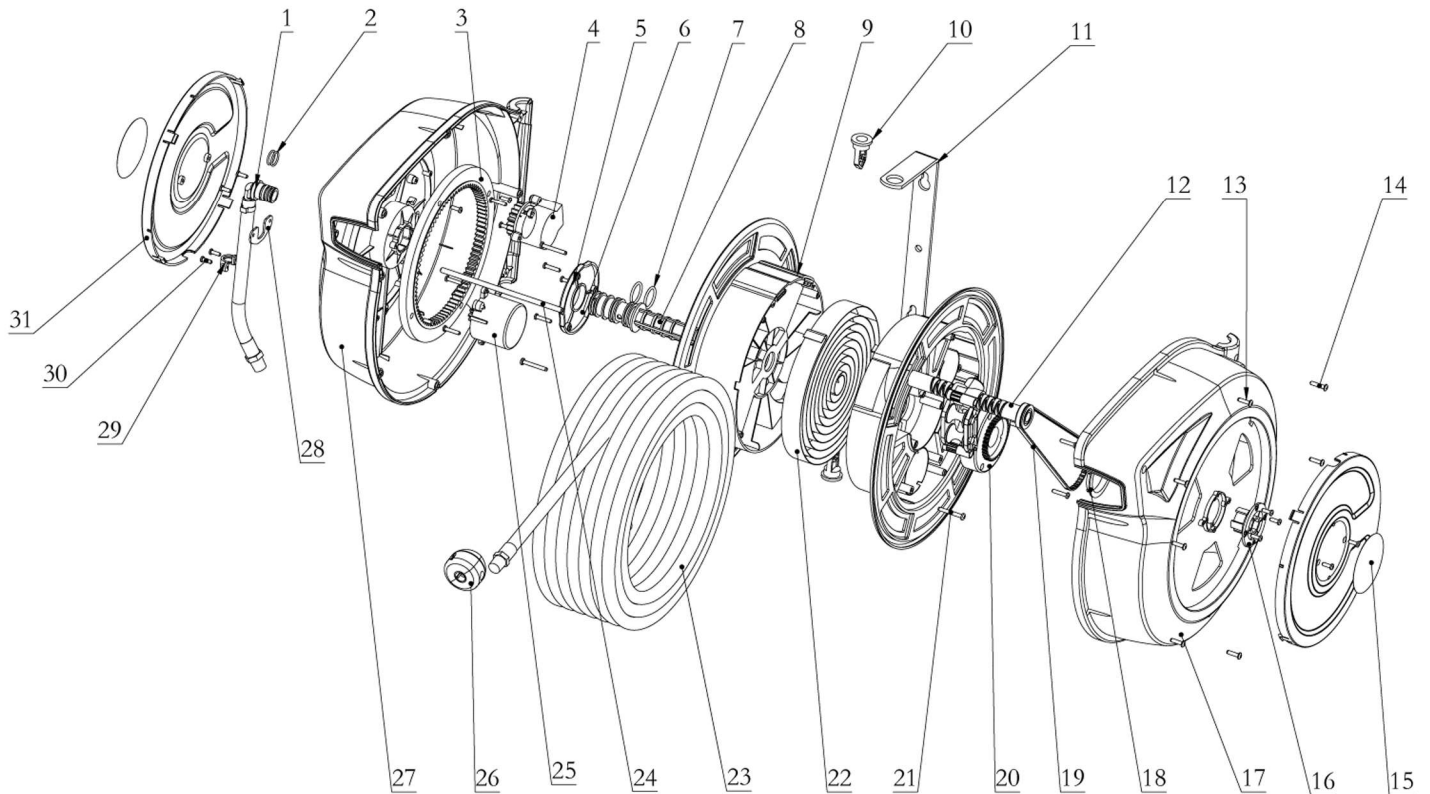

# 131015AK-GN

Part No.	Description	Q'ty	Part No.	Description	Q'ty
1	Hose Assembly	1	17	Right casing	1
2	O-Ring	2	18	Baffle	1
3	Gear	1	19	Synchronous belt	1
4	Stop at any point Assembly	1	20	Synchronous wheel	1
5	Screws	1	21	Screws	4
6	Support cover	6	22	Spring	1
7	O-Ring	2	23	Hose Assembly	1
8	Spool	1	24	Guide bar	1
9	Drum	2	25	Slow Retraction assembly	1
10	Fixed pin	2	26	Bumper Block assembly	1
11	Base	1	27	Left shell	1
12	Hose Compositor assembly	1	28	Fixed film	1
13	Screws	8	29	Hose Clamp	1
14	Screws	18	30	Screws	2
15	Label	2	31	Side cover	2
16	Pre tightening cover	1			