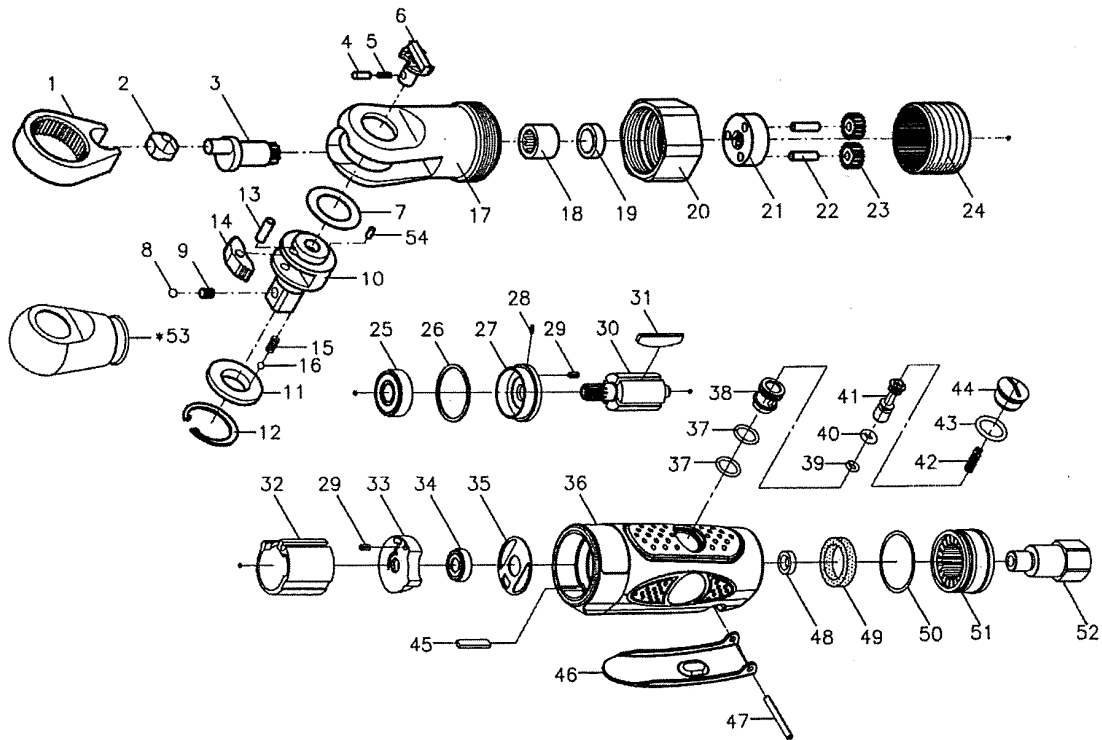

1/4" MINI RATCHET WRENCH

ITEM NO.	REF. NO.	DESCRIPTION
1	AV0001	RATCHET YOKE
2	AV0002	DRIVE BUSHING
3	AV0003	CRANK SHAFT
4	AV0004	LOCK PIN
5	AV0005	SPRING
6	AV0006	REVERSE KNOB
7	AV0007	WASHER
8	AV0008	STEEL BALL (1/4" RATCHET ANVIL)
9	AV0009	SPRING (1/4" RATCHET ANVIL)
10	AV0010	RATCHET ANVIL 1/4"
11	AV0011	THRUST WASHER(1/4" RATCHET)
12	AV0012	SNAP RING
13	AV0013	PIN
14	AV0014	RATCHET PAWL
15	AV0015	SPRING (2)
16	AV0016	STEEL BALL (2)
17	AV0017	RATCHET HOUSING
18	AV0018	NEEDLE BEARING
19	AV0019	BUSHING
20	AV0020	CLAMP NUT
21	AV0021	IDLER GEAR PLATE
22	AV0022	PIN (3)
23	AV0023	IDLER GEAR (3)
24	AV0024	IDLER GEAR HOUSING
25	AV0025	BALL BEARING
26	AV0026	WASHER
27	AV0027	FRONT END PLATE

ITEM NO.	REF. NO.	DESCRIPTION
28	AV0028	SPRING PIN
29	AV0029	SPRING PIN (2)
30	AV0030	ROTOR
31	AV0031	ROTOR BLADE (4)
32	AV0032	CYLINDER
33	AV0033	REAR END PLATE
34	AV0034	BALL BEARING
35	AV0035	REAR GASKET
36	AV0036	MOTOR HOUSING
37	AV0037	O-RING (2)
38	AV0038	BUSHING
39	AV0039	O-RING
40	AV0040	O-RING
41	AV0041	VALVE STEM
42	AV0042	SPRING
43	AV0043	O-RING
44	AV0044	VALVE PLUG
45	AV0045	SEAL LUMP
46	AV0046	THROTTLE LEVER
47	AV0047	SPRING PIN
48	AV0048	BUSHING
49	AV0049	MUFFLER
50	AV0050	O-RING
51	AV0051	HOSE ADAPTER
52	AV0052	AIR INLET
*53	AV0053	FRONT RUBBER(OPTION)
54	AV0054	SPRING PIN