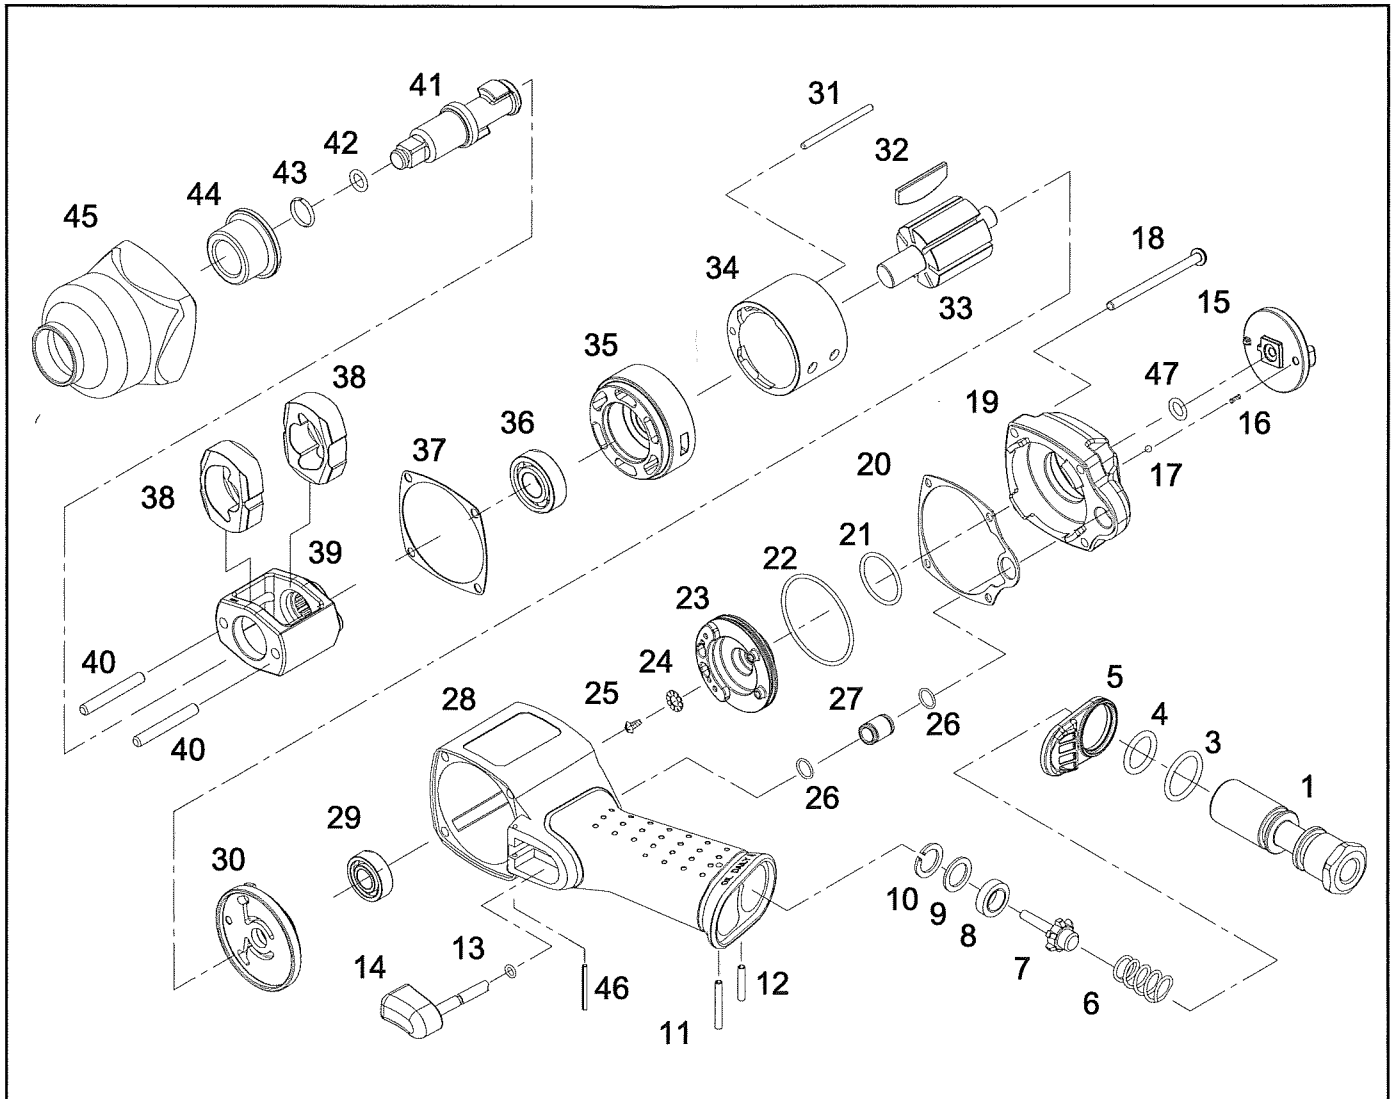

Impact Wrench 1/2" / 3/8"

Item No.	Part No.	Description	Q'ty	Item No.	Part No.	Description	Q'ty
1	638001-1	AIR INLET	1	28	638028-ST	COMPOSITE MOTOR HOUSING	1
			1	29	B6001	BALL BEARING	1
3	638003	O-RING	1	30	638030S	END PLATE	1
4	638004	O-RING	1	31	328827	GUIDE PIN	1
5	638005	DEFLECTOR	1	32	638032J	BLADE	6
6	638006	SPRING	1	33	328805	ROTOR	1
7	328804V	VALVE STEM	1	34	328818-1	CYLINDER	1
8	328835	VALVE SEAT	1	35	638035	FRONT PLATE	1
9	328825S	WASHER	1	36	BR6ZZ	BALL BEARING	1
10	638010	RETAINER RING	1	37	638037-2	GASKET	1
11	638011	SPRING PIN	1	38	328825	HAMMER	2
12	638012-1	SPRING PIN	1	39	328812	HAMMER CAGE	1
13	OR2512	O RING	1	40	328813	HAMMER PIN	2
14	638014	TRIGGER	1	44	328816	BUSHING	1
15	638015-BK	POWER MANAGEMENT KNOB	1	45	638045AL-P	HAMMER CASE	1
16	SS0212	SPRING	1	46	638046	SPRING PIN	1
17	SB0003-1	STEEL BALL	1	FOR 3/8" IMPACT WRENCH ONLY			
18	638018	BOLT	4	41	328808-3	ANVIL	1
19	638019	END COVER	1	42	328829-3	O-RING	1
20	638020	GASKET	1	43	328830-3	SOCKET RETAINER	1
21	638021	O-RING	1	FOR 1/2" IMPACT WRENCH ONLY			
22	638022	O-RING	1	41	328808-4	ANVIL	1
23	638023	VALVE BODY	1	42	OR7718	O-RING	1
24	638024	LOCK WASHER	1	43	328830-4	SOCKET RETAINER	1
25	638025	SCREW	1	47	638041	O-RING	1
26	638026	O-RING	2				