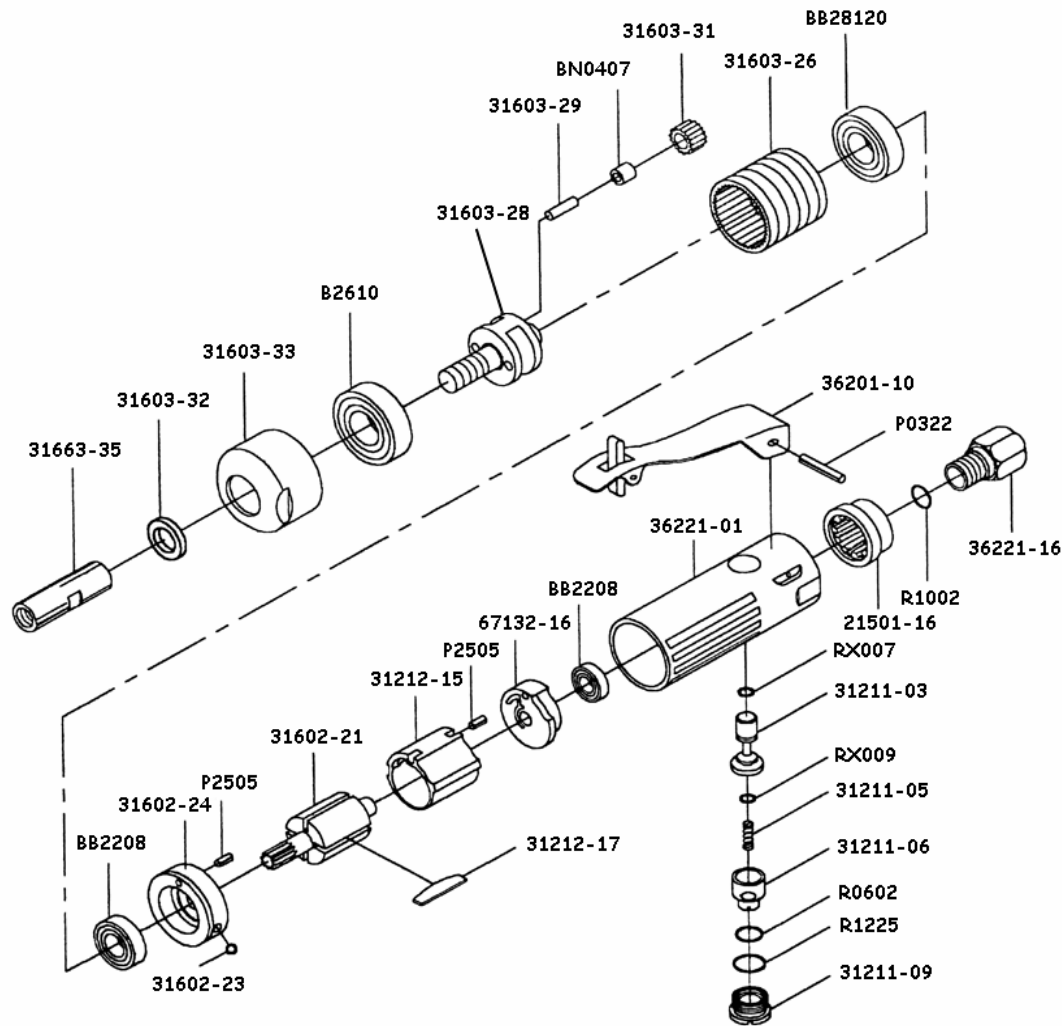

Stripping Tool

ITEM NO.	REF. NO.	DESCRIPTION	
36221-01	DF0001	MOTOR HOUSING	
RX007	DF0002	O-RING	
RX009	DF0003	O-RING	
31211-03	DF0004	VALVE STEM	
31211-05	DF0005	SPRING	
31211-06	DF0006	AIR REGULATOR	
R0602	DF0007	O-RING	
R1225	DF0008	O-RING	
31211-09	DF0009	VALVE SCREW	
36201-10	DF0010	THROTTLE LEVER	
P0322	DF0011	LEVER PIN	
21501-16	DF0012	EXHAUST SLEEVE	
R1002	DF0013	O-RING	
36211-16	DF0014	INLET BUSHING	
BB2208	DF0015	BALL BEARING	
67132-16	DF0016	REAR END PLATE	
P2505	DF0017	MOTOR PIN	

ITEM NO.	REF. NO.	DESCRIPTION	
31212-15	DF0018	CYLINDER	
31602-21	DF0019	ROTOR	
31212-17	DF0020	ROTOR BLADE (4)	
31602-24	DF0021	FRONT END PLATE	
31602-23	DF0022	BALL	
BB28120	DF0023	BALL BEARING	
31603-26	DF0024	INTERNAL GEAR	
31603-28	DF0025	PLANET CAGE	
31603-29	DF0026	PLANET PIN	
BN0407	DF0027	IDLE GEAR BUSHING	
31603-31	DF0028	PLANET GEAR	
B2610	DF0029	BALL BEARING	
31603-33	DF0030	HOUSING CAP	
31603-32	DF0031	WASHER	
31663-35	DF0032	BODY	
WO014		14mm SPANNER WRENCH	